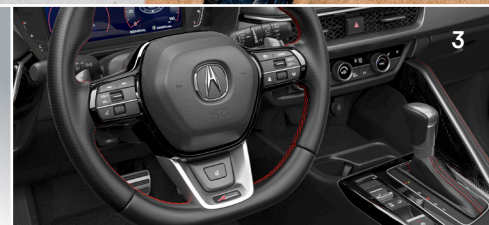

OUTFIT YOUR LIFESTYLE

with Acura Genuine Accessories.

ADX A-SPEC shown in Milano Red with Berlina Black Door Mirror Covers, Front Lower Trim, Frame Mount Bike Attachment, Front Underbody Spoilers, Gloss Black Emblems, Mid-Tailgate Spoiler, Roof Rack, Splash Guard Set, and 19-in Black Alloy Wheels. Some components and colors may vary. Please see your Acura dealer for details.

CAPTURE YOUR OWN UNIQUE LOOK.

1. Gloss Black Emblems
2. Mid-Tailgate Spoiler
3. Sport Steering Wheel with Heating Function
4. Logo Pattern Projector

ADX A-SPEC shown in Platinum White Pearl with Body Side Molding, Front Lower Trim, Front Underbody Spoiler, Gloss Black Emblems, Mid-Tailgate Spoiler, Rear Underbody Spoiler, and 19-in Black Alloy Wheels with Black Wheel Locks.