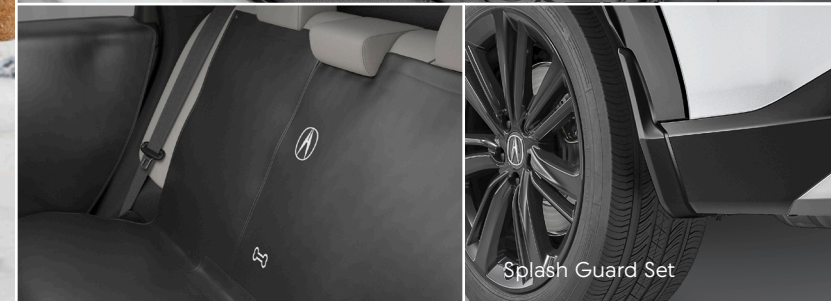

OUTFIT YOUR LIFESTYLE

with Acura Genuine Accessories.

ADX A-SPEC shown in Milano Red with Berlina Black Door Mirror Covers, Front Lower Trim, Frame Mount Bike Attachment, Front Underbody Spoilers, Gloss Black Emblems, Mid-Tailgate Spoiler, Roof Rack, Splash Guard Set, and 19-in Black Alloy Wheels. Some components and colors may vary. Please see your Acura dealer for details.

CAPTURE YOUR OWN UNIQUE LOOK.

- 1. Gloss Black Emblems
- 2. Mid-Tailgate Spoiler
- 3. Sport Steering Wheel with Heating Function
- 4. Logo Pattern Projector

ADX A-SPEC shown in Platinum White Pearl with Body Side Molding, Front Lower Trim, Front Underbody Spoiler, Gloss Black Emblems, Mid-Tailgate Spoiler, Rear Underbody Spoiler, and 19-in Black Alloy Wheels with Black Wheel Locks.

Cargo Tray and Seat Back Protectors

All-Season Floor Mats

Splash Guard Set

Pet Rear Cargo Liner

Black Wheel Locks

Surf/Paddleboard Attachment

Midsize Roof Box

Kayak Attachment